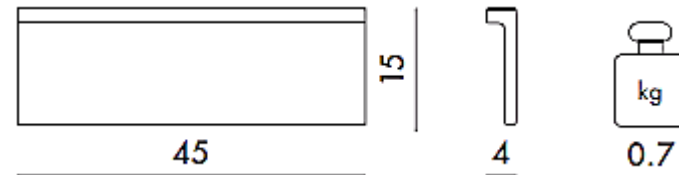

Item type: Shelf

Item code: 9920/FU

Designer: Ludovica and Roberto Palomba

Color: Smoke

Dimension: 45 x 15 x 4 cm

Please click the link for more option and finishes:

https://www.kartell.com/IT/it/ludovica-roboto-palomba/shelfish/09920?variantName=x_colorVariant&variantValue=F
[U](#)